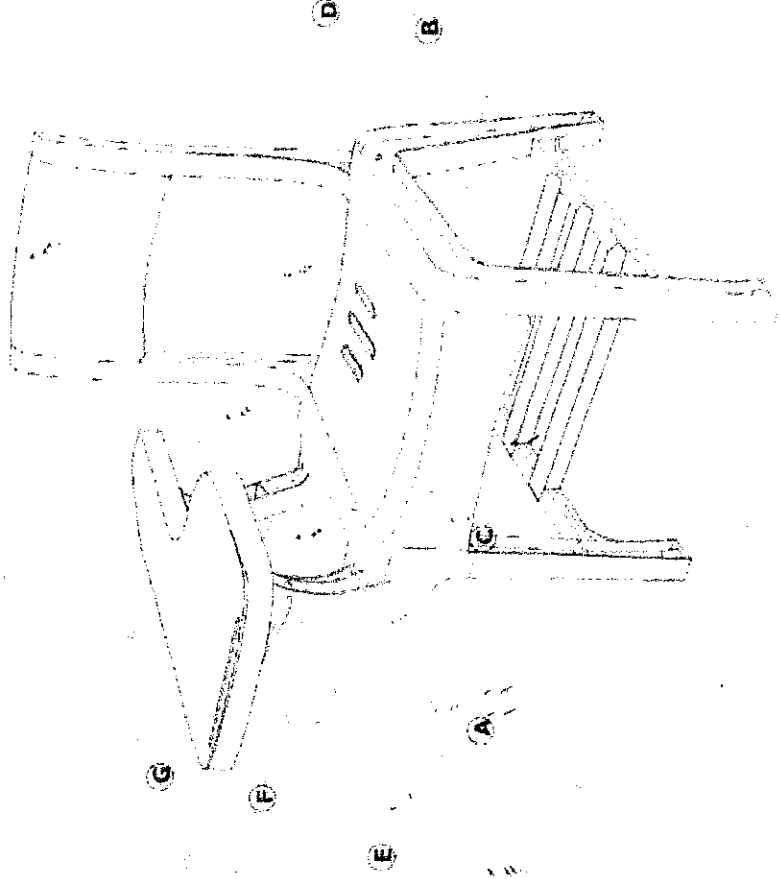

MEGA 2 for Senior High School & Collegiate Level

DIMENSIONS IN MILLIMETER (mm)

	A	B	C	D	E	F	G
MEGA	463	435	459	879	725	310	325

LEGEND:

A	SEAT HEIGHT
B	SEAT DEPTH
C	SEAT WIDTH
D	BACKREST HEIGHT
E	WRITING BOARD HEIGHT
F	WRITING BOARD WIDTH
G	WRITING BOARD DEPTH

- Made of Polypropylene material
- Stackable and lightweight
- Ergonomically designed with generous backrest for lumbar support
- Replacement parts available.
- 400 pounds load tested
- Minimum weight of the chair 6.9 kgs.
- With book bracket
- With one color logo printing

Printable Backrest

Elementary Tablet Armchair

Intellect Tablet Arm Chair H2B

DIMENSIONS

A	Seat Height:	450mm
B	Seat Depth:	415mm
C	Seat Width:	450 mm
D	Total Height:	785 mm
E	Writing Tablet Height:	670 mm
F	Writing Table Width:	310 mm
G	Writing Tablet Depth:	325 mm
H	Writing Tablet Length:	640 mm

FEATURES

- All Plastic (*Polypropylene material*)
- Stackable and lightweight
- Ergonomically designed with generous backrest for lumbar support
- Replacement parts available
- Screws are zinc-chromated to retard rusting.
- With hook as bag holder
- With book bracket
- Minimum weight of chair: 6 kgs.