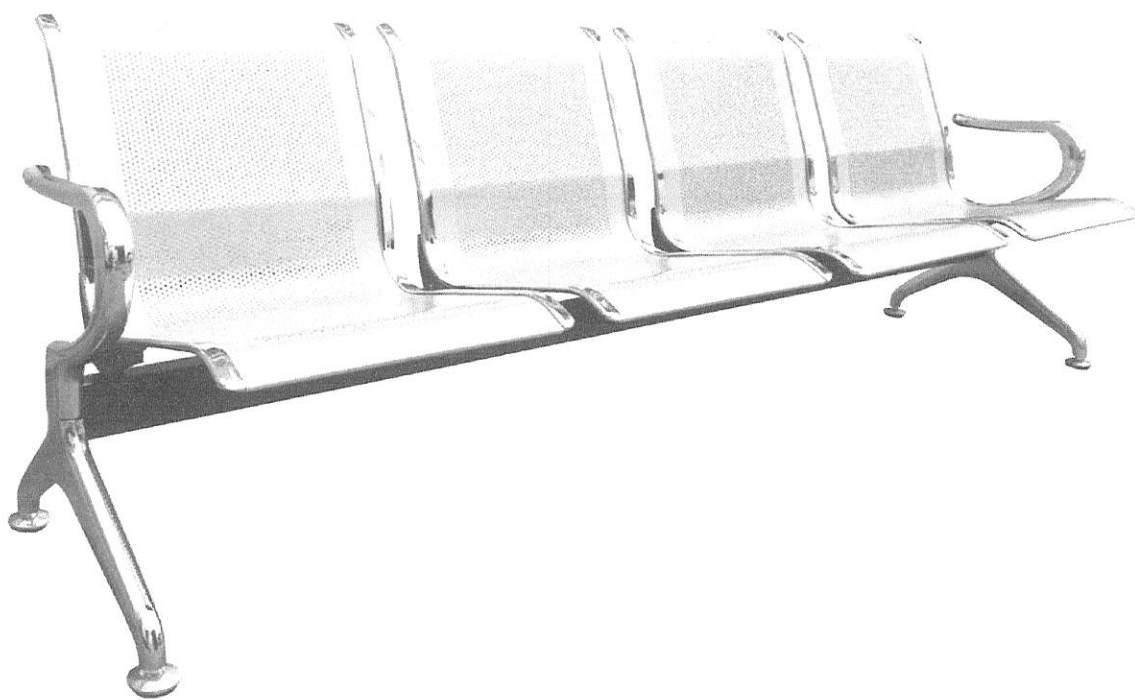

Additional Specifications for

Gang Chair - Gang Chair, 4 seater steel gang chair, powder coated metal, 2250mm (L) x 430mm (D) x 800mm (H); Backrest height: 520mm; Backrest width: 540mm;

Prepared by:

  
Carmelita P. Dar  
Acting Chief Administrative Officer  
City Treasurer's Office

Clerical Chair, mid high back chair with armrest, fabric seat and backrest, PVC armrest, chrome base, gaslift, black

Executive Chair - Executive Chair, executive high black genuine leather chair, with 'tilt lock mechanism, 360 swivel function, pneumatic height adjustment, chrome steel 5 prong starbase with nylon caster, black finish