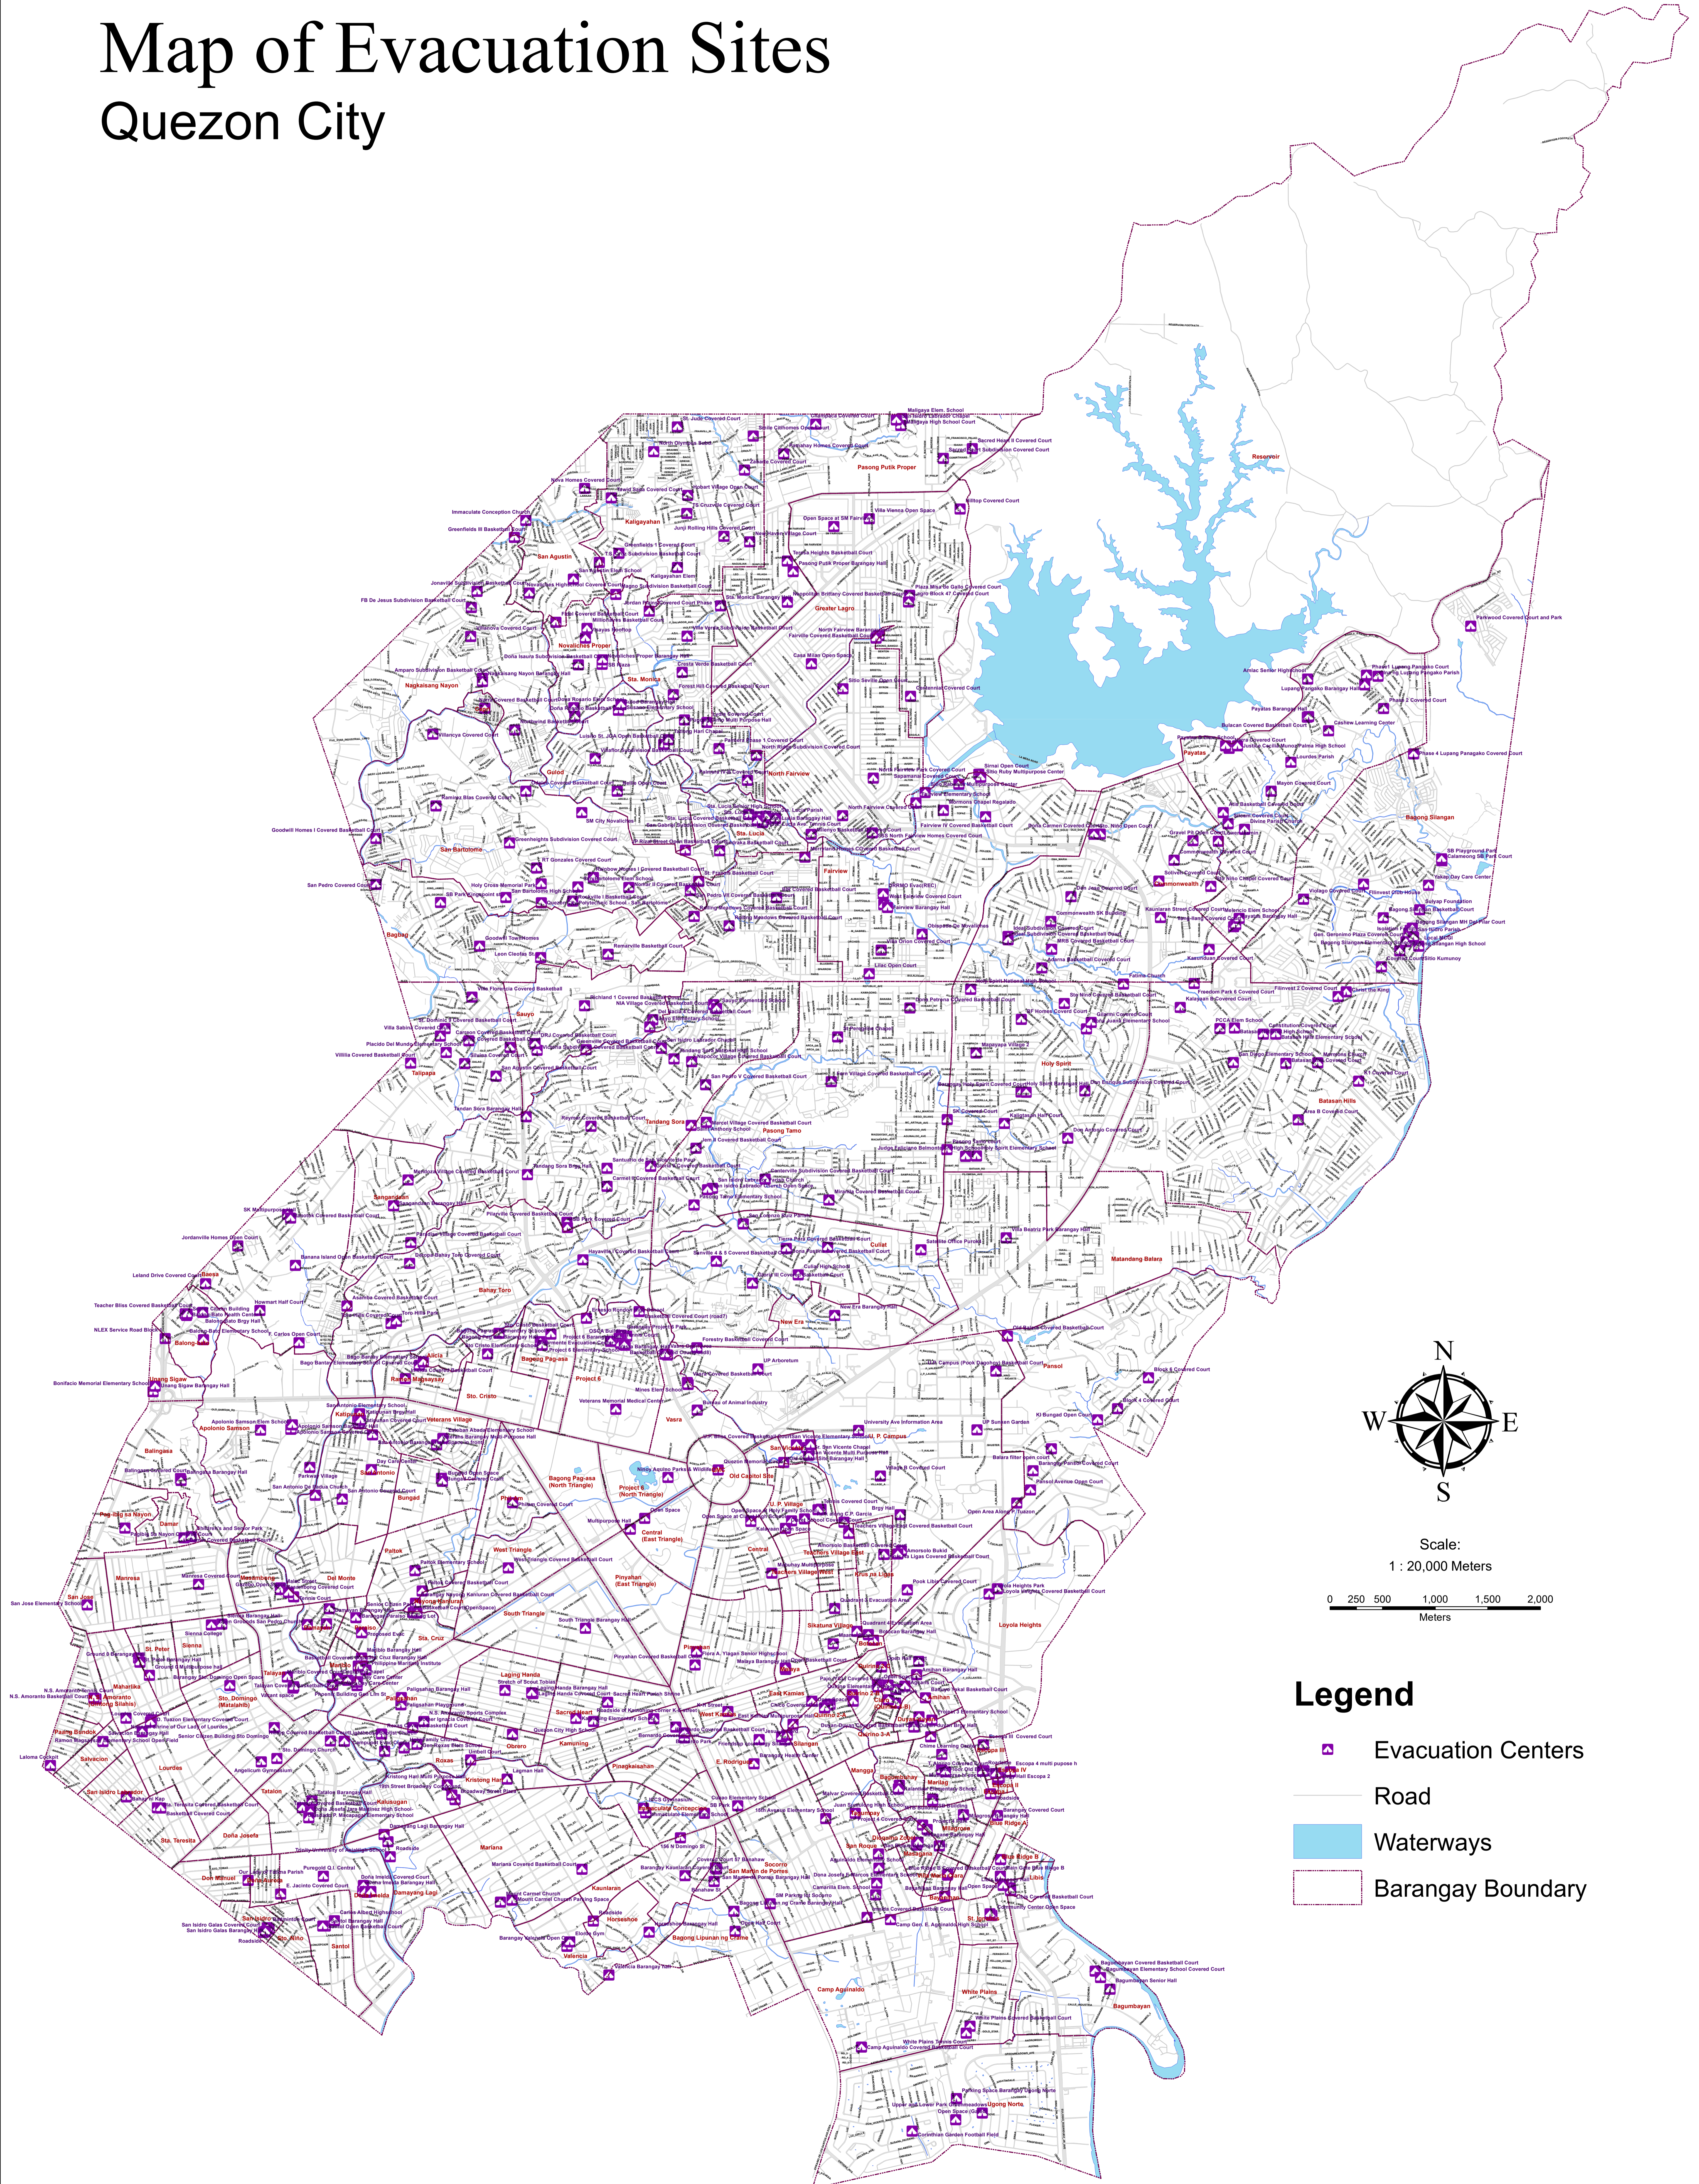

Map of Evacuation Sites

Quezon City

Scale:
1 : 20,000 Meters

Legend

-  Evacuation Centers
-  Road
-  Waterways
-  Barangay Boundary