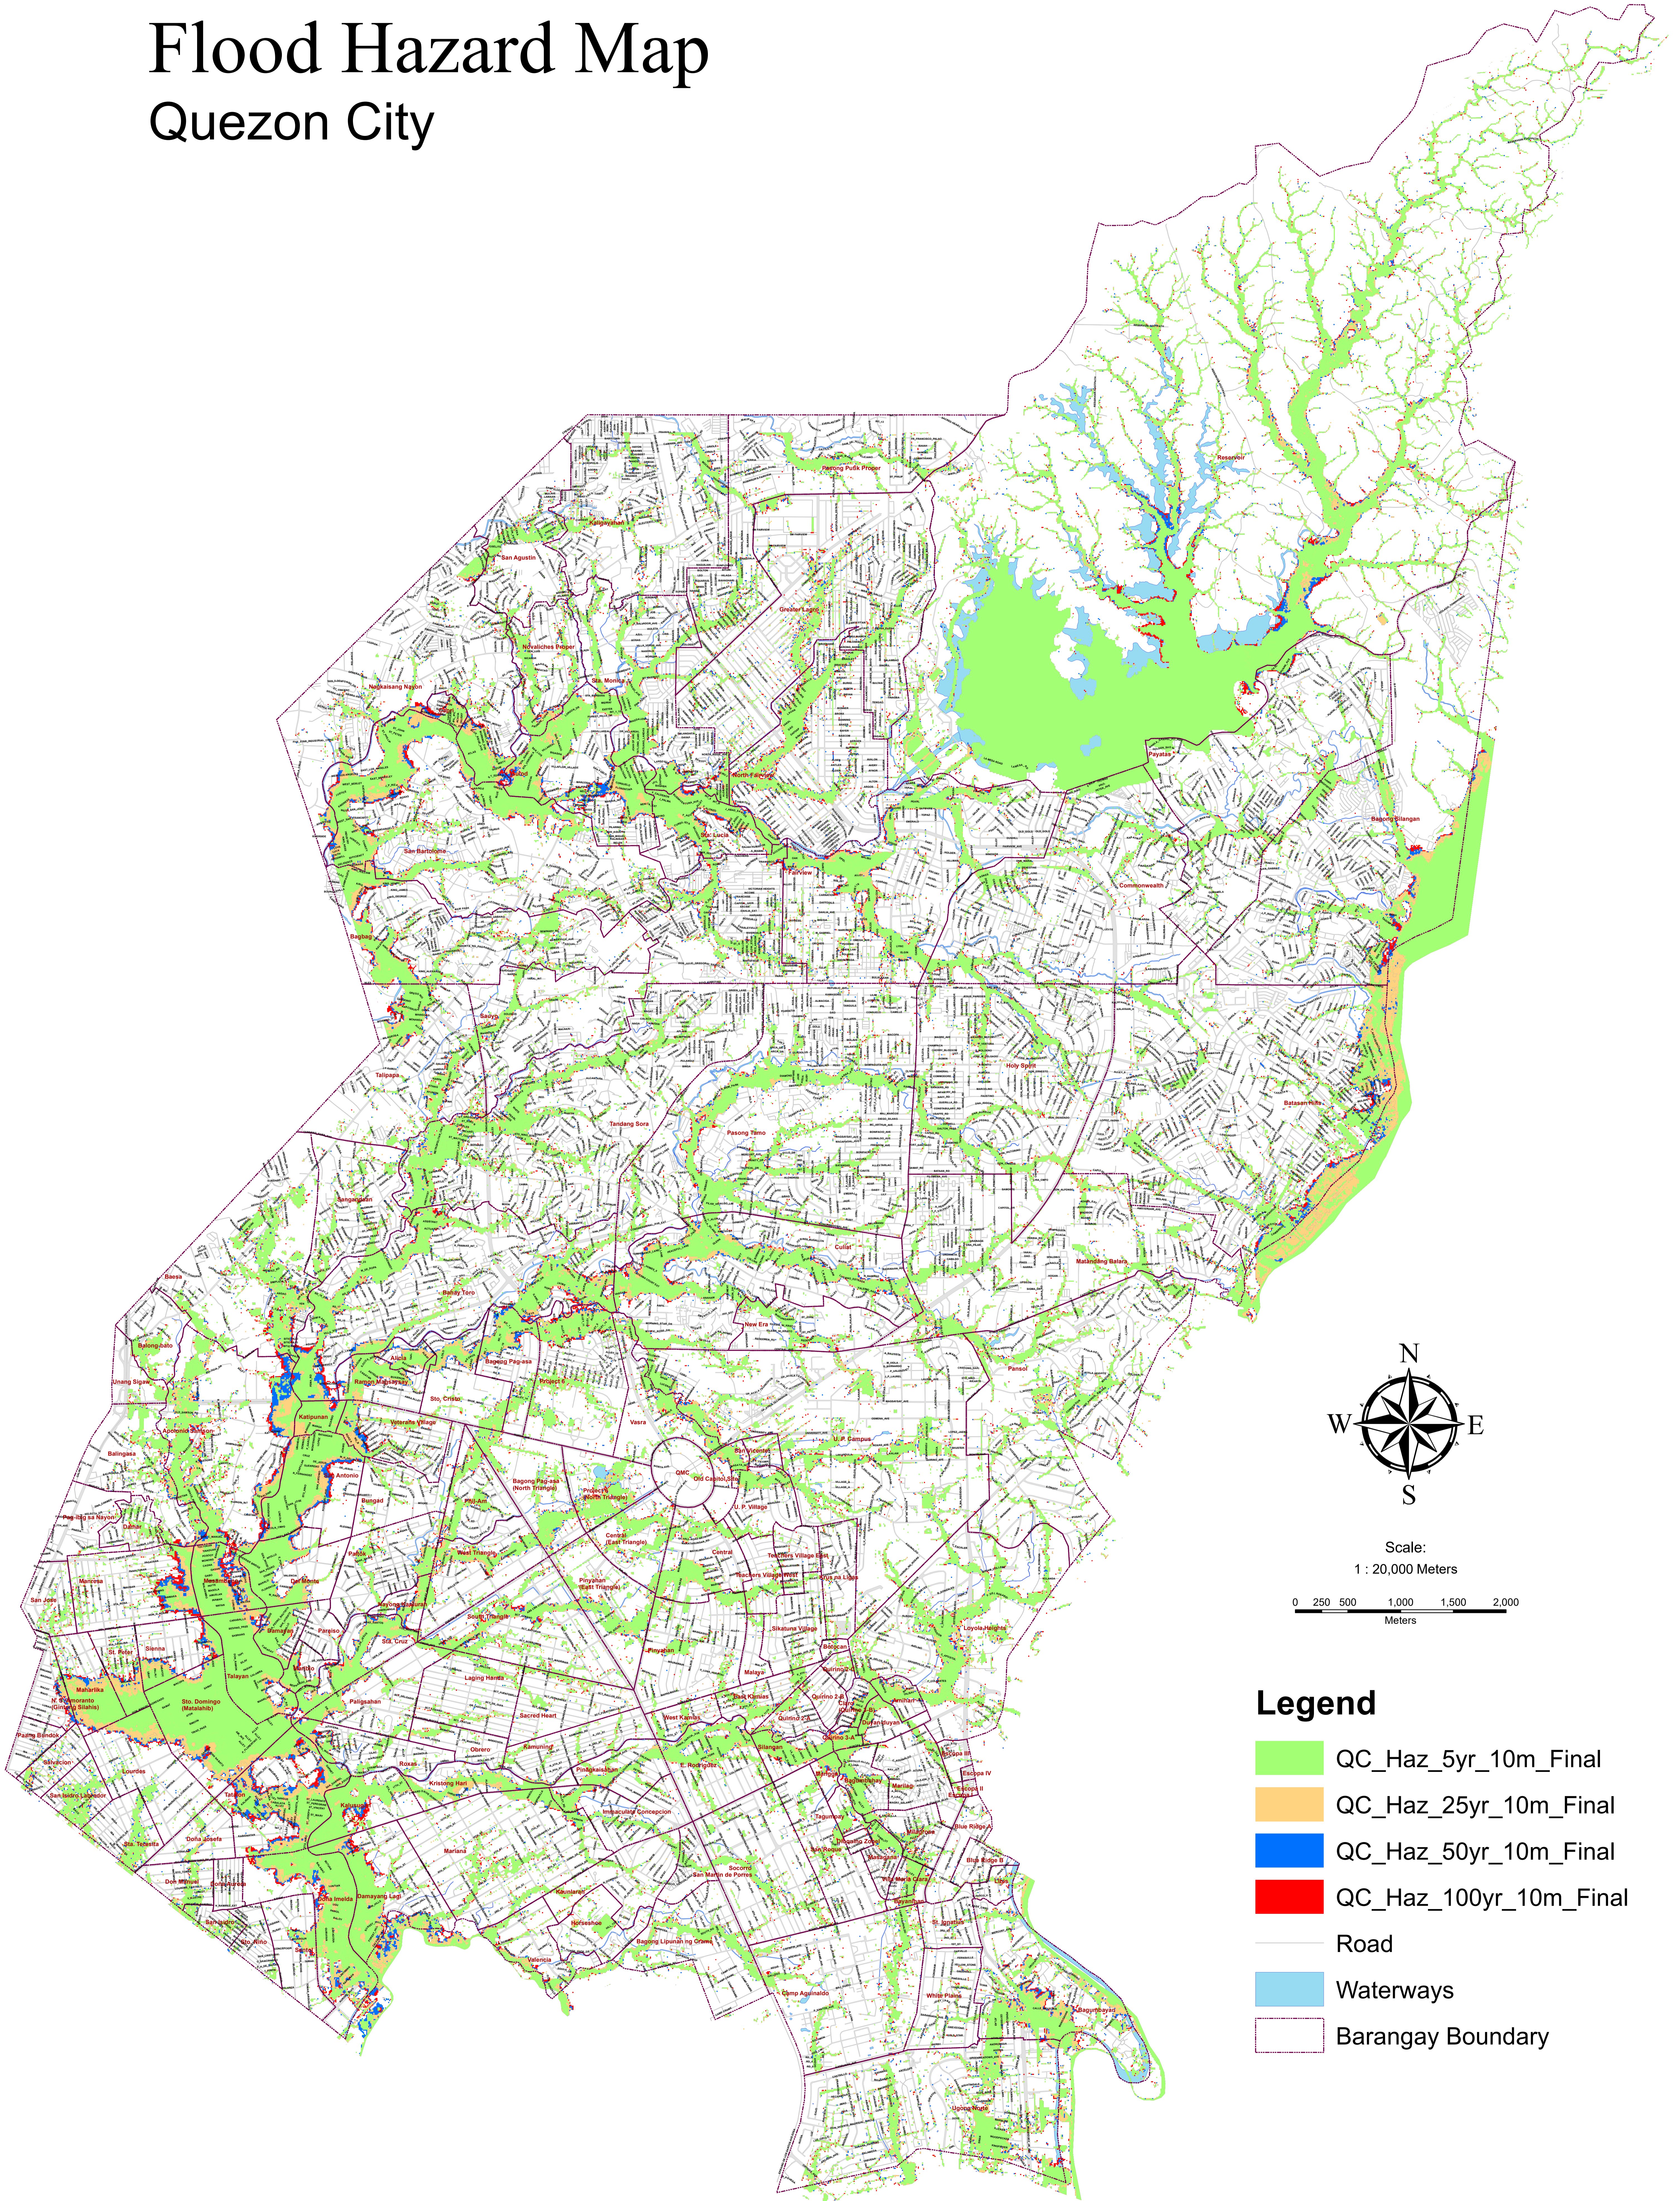

Flood Hazard Map

Quezon City

Scale:
1 : 20,000 Meters

0 250 500 1,000 1,500 2,000
Meters

Legend

- QC_Haz_5yr_10m_Final
- QC_Haz_25yr_10m_Final
- QC_Haz_50yr_10m_Final
- QC_Haz_100yr_10m_Final
- Road
- Waterways
- Barangay Boundary