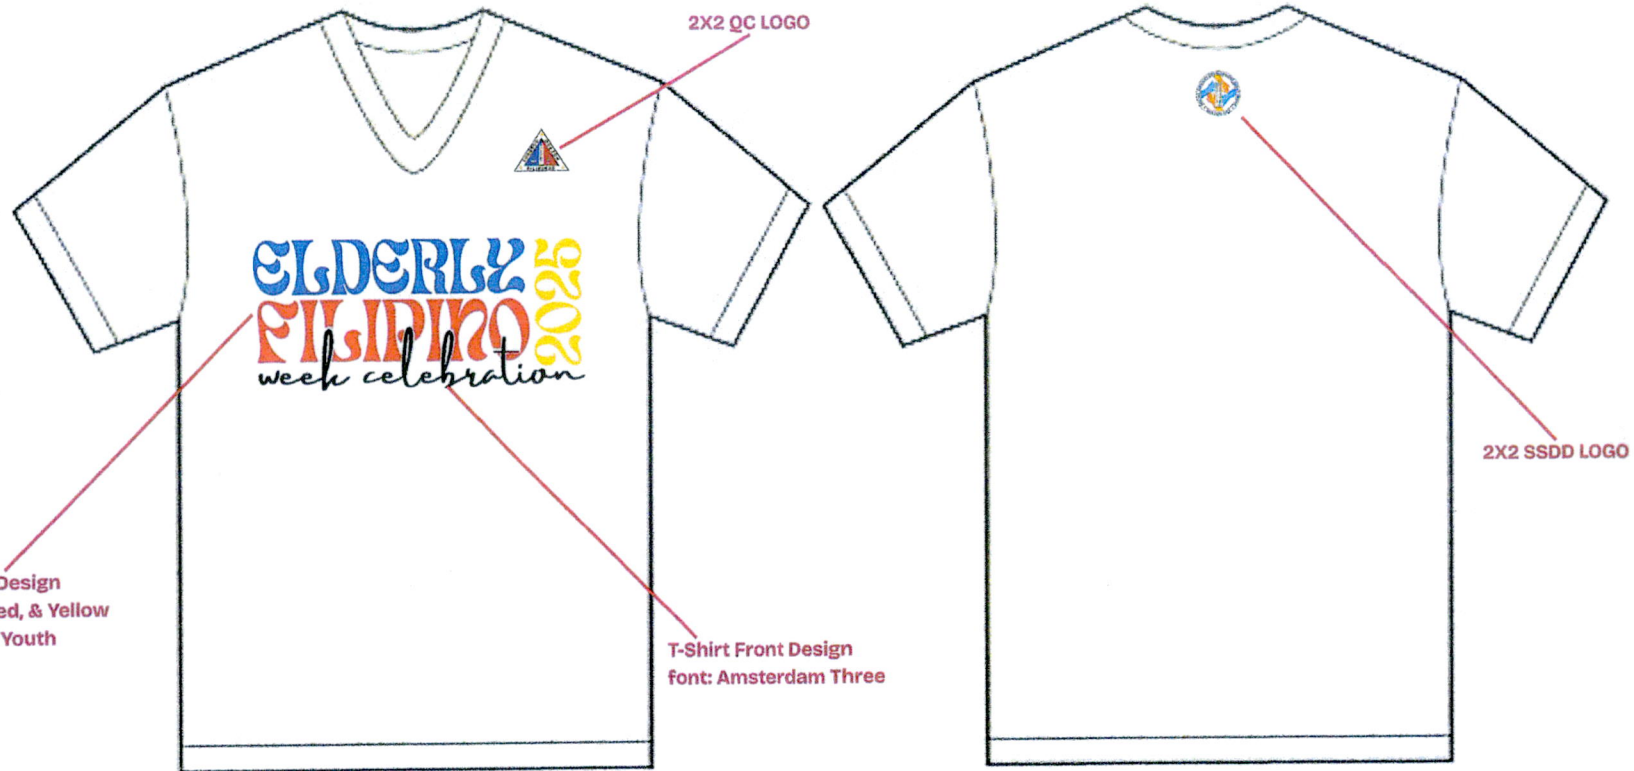

T-Shirt Front Design

ELDERLY  
FILIPINO  
week celebration  
2025

**1x1 Engraved QC Logo**

**Font: Bricolage Grotesque  
Font-Size: 14**

**BACK DESIGN**

**2x2 SSDD Logo**

**Font: Bricolage Grotesque**  
**Font-Size: 35**

**ELDERLY FILIPINO WEEK**  
**2025**

**FRONT DESIGN**

**2x2 QC Logo**

**Font: Bricolage Grotesque  
Font-Size: 31**

**"KASAMA KA SA PAG-UNLAD"**

2x2 SSDD Logo

Font: Bricolage Grotesque  
Font-Size: 18

2x2 QC Logo

Font: Bricolage Grotesque  
Font-Size: 18

2X2 QC LOGO

T-Shirt Front Design  
Color: Blue, Red, & Yellow  
font: Kingred Youth

T-Shirt Front Design  
font: Amsterdam Three

2X2 SSDD LOGO